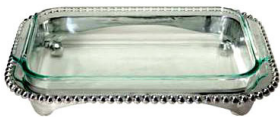

Katie Brizedine and Henry Jackson June 11, 2011

Seasons to Taste

Price: \$35.00

Wants: 1

Abbott: Tree Placecard Holder

Price: \$8.50

Wants: 8

Corkdog: Dashaund

Price: \$43.00

Wants: 1

Mariposa: Pearled Oblong Casserole

Price: \$128.00

Wants: 1

Le Creuset: Sq. Dish 9" Kiwi

Price: \$36.00

Wants: 1

Wants: 8

Beatriz Ball: Vento Samba Bowl

Price: \$82.00

Wants: 1

no image
available

White banded set of napkins: linen band

Price: \$9.95

Wants: 8